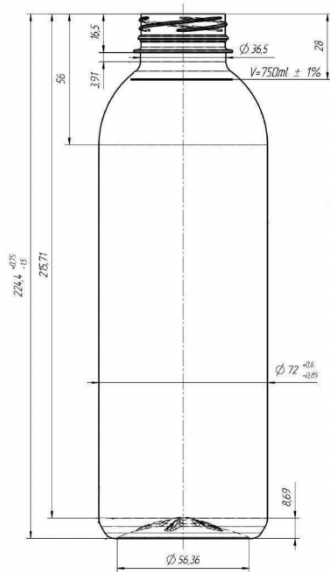

Bobby 750

Food contact statement

We hereby confirm that this product complies with the requirements of the European legislation (EU) no 10/2011 and all its amendments for plastics used in contact with food

General info

Item no. (SKU):	LS1031426102
Family / Range:	Bobby
Capacity:	750ml
Neck:	38mm 3-Start
Weight:	27
Shape:	Round
Material:	PET
Colour:	
Print Areas:	N/A
Country of Origin:	Lithuania

Packaging Info

Packed in Boxes

Box Dimensions (mm):	594 x 394 x 448
Quantity per box (pcs):	84
Boxes per pallet (pcs):	20
Quantity per pallet (pcs):	1680
Net weight (kg):	45
Gross weight (kg):	71
Pallet height (mm):	2400

Packed in PE bags on trays (Full pallet)

Tray dimensions (mm):	1200 x 800 x 50
Quantity per tray (pcs):	160
Quantity per PE bag (pcs):	80
PE bags per tray (pcs):	2
Trays per pallet (pcs):	10
Quantity per pallet (pcs):	1600
Net weight (kg):	43
Gross weight (kg):	59
Pallet height (mm):	2400

Storage

Please be aware that these products are handled and stored correctly in order to ensure the safety and quality of our products. When storing this product, please avoid excessive force and storage above 40 degrees Celsius (86 degrees Fahrenheit)